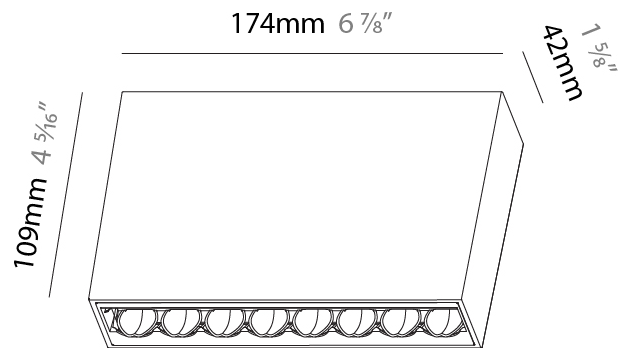

GENERAL

Series: Magiq Hollow Wallwash
Subseries: Magiq Hollow Wallwash
Brand: Prolicht
Division: Architectural
Mounting Type: Surface
Mounting Location: Ceiling
Subcategory: Wallwash

PHYSICAL

Shape: Rectangle
Length (mm): 174
Length (in): 6 ⁷/₈
Width (mm): 42
Width (in): 1 ⁵/₈
Height (mm): 109
Height (in): 4 ⁵/₁₆
Light Distribution: Direct
Fixture Finish: SSR / BKV / CWI / CRY / HAB / UFT / ITA / RUA / FTG / MYG / LOD / PUS / FRO / FUP / KIA / POP / BLS / SPG / MEY / GOH / GUM / CHC / COM / ABZ / JAG / OBR / MOS / ROR
Holder Finish: WHI / BLK
Accent Finish: SSR / BKV / CWI / CRY / HAB / LAG / UFT / ITA / RUA / RUR / MIC / FTG / MYG / TWT / LOD / PUS / FRO / FUP / KIA / POP / BLS / SPG / MEY / GOH / GUM / CHC / COM / ABZ / JAG
Fixture Material: Aluminum Die Cast

ELECTRICAL

Lamp Type: LED (Zhaga Standard)
Input Wattage (W): 19
Total Output Wattage (W): 17.3
Dimming: Tri-Mode (Non-Dimming and Phase Dimming (120Vac only) and 0-10V Dimming)
Driver Included: Yes
Driver Location: Integrated
Driver Type: Constant Current - Universal
Driver Class: Class 1
Input Voltage (V): 120 - 277
Constant Current (MA): 700mA

LED

Number of LEDs: 4
Color Temperature (°K): 2700 / 3000 / 3500 / 4000
Max. Delivered Lumen (lm): 1270 / 1270 / 1513 / 1544
Nominal Lumen (lm): 1492 / 1492 / 1778 / 1814
CRI: >90 CRI
Efficiency (%): 80
Lamp Life (hrs): 50000

OPTICAL

Adjustability: Fixed

RATINGS AND CERTIFICATIONS

Certified By: Certified for North American Standards
IP rating: IP20