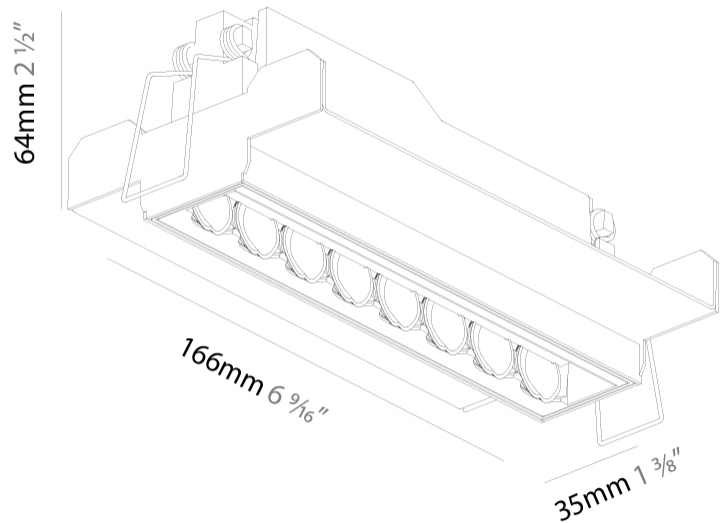

GENERAL

Series: Magiq Hollow Wallwash
Brand: Prolicht
Division: Architectural
Mounting Type: Trimless
Mounting Location: Ceiling
Subcategory: Wallwash

PHYSICAL

Shape: Rectangle
Length (mm): 166
Length (in): 6 ⁹/₁₆
Width (mm): 35
Width (in): 1 ³/₈
Height (mm): 64
Height (in): 2 ¹/₂
Ceiling Thickness (mm): 12.5
Ceiling Thickness (in): 1/2
Min. Recessing Depth (mm): 100
Min. Recessing Depth (in): 3 ¹⁵/₁₆
Light Distribution: Asymmetric
Weight (kg): 0.525
Weight (lbs): 1.16
Holder Finish: WHI / BLK
Fixture Material: Aluminum Die Cast
Cut-out Measurements: 173mm / 6 13/16" x 42mm / 1 5/8"

ELECTRICAL

Lamp Type: LED (Zhaga Standard)
Input Wattage (W): 19
Total Output Wattage (W): 17.2
Dimming: Tri-Mode (Non-Dimming and Phase Dimming (120Vac only) and 0-10V Dimming)
Driver Included: No
Driver Location: Recessed Housing
Driver Type: Constant Current - Universal
Driver Class: Class 2
Housing: See components
Input Voltage (V): 120 - 277
Constant Current (MA): 700

LED

Number of LEDs: 8
Color Temperature (°K): 2700 / 3000 / 3500 / 4000
Max. Delivered Lumen (lm): 1270 / 1270 / 1513 / 1544
Nominal Lumen (lm): 1492 / 1492 / 1778 / 1814
CRI: >90 CRI
Efficiency (%): 82.3
Lamp Life (hrs): 50000
Upon Request: Special Color Temperature

OPTICAL

Upon Request: Special Beam Angles

RATINGS AND CERTIFICATIONS

Certified By: CSA Certified to UL and CSA Standards
IP rating: IP20