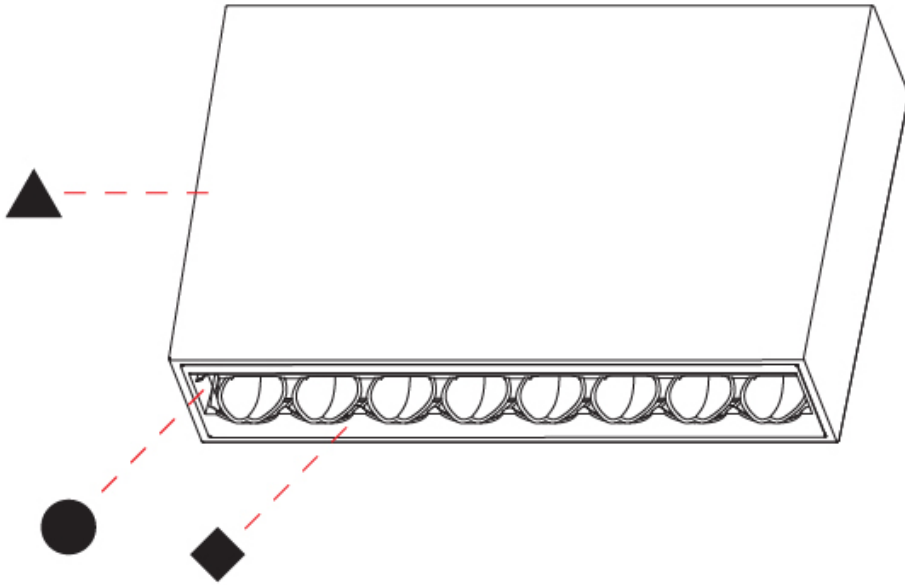

OPTICAL

Adjustability: Fixed

RATINGS AND CERTIFICATIONS

Certified By: Certified for North American Standards
 IP rating: IP20

MAGIQ HOLLOW WALLWASH SURFACE

A3D188-

PROJECT	_____
TYPE	_____
SPECIFIER	_____
QUANTITY	_____
DATE	_____