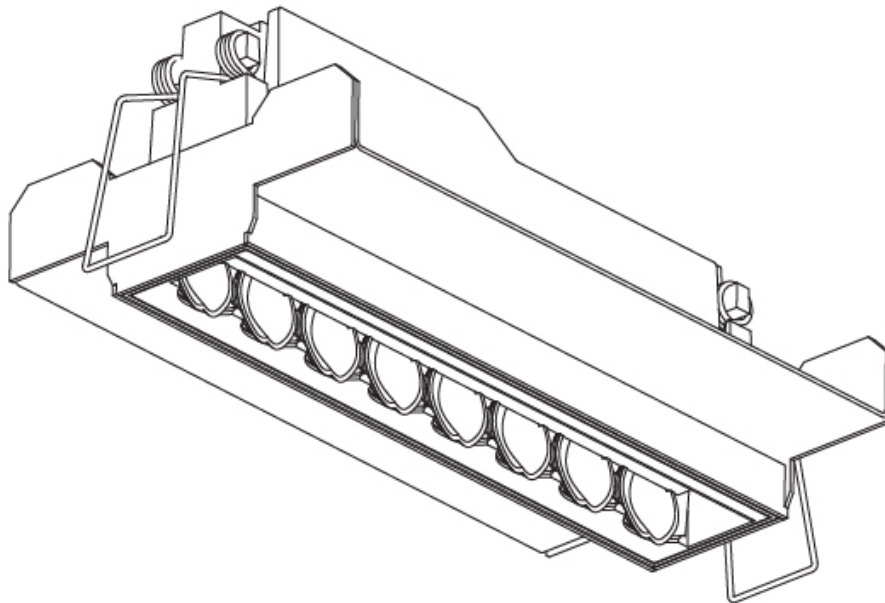

MAGIQ HOLLOW WALLWASH TRIMLESS

A35577-

PROJECT	_____
TYPE	_____
SPECIFIER	_____
QUANTITY	_____
DATE	_____