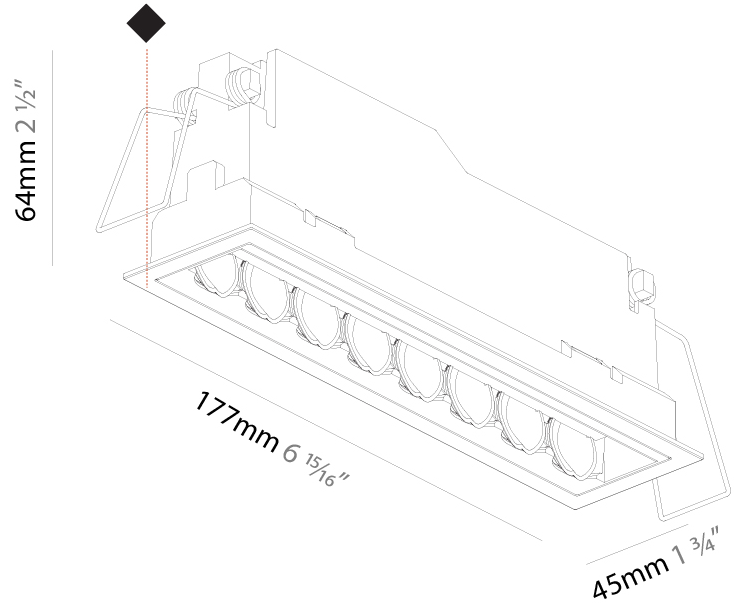

GENERAL

Series: Magiq Hollow Wallwash
Subseries: Magiq Hollow Wallwash
Brand: Prolicht
Division: Architectural
Mounting Type: Recessed
Mounting Location: Ceiling
Subcategory: Wallwash

PHYSICAL

Shape: Rectangle
Length (mm): 177
Length (in): 6 ¹⁵/₁₆
Width (mm): 45
Width (in): 1 ³/₄
Height (mm): 64
Height (in): 2 ¹/₂
Ceiling Thickness (mm): 5 - 30
Ceiling Thickness (in): 1/16 - 1 3/16
Min. Recessing Depth (mm): 100
Min. Recessing Depth (in): 3 ¹⁵/₁₆
Light Distribution: Downlight
Fixture Finish: SSR / BKV / CWI / CRY / HAB / UFT / ITA / RUA / FTG / MYG / LOD / PUS / FRO / FUP / KIA / POP / BLS / SPG / MEY / GOH / GUM / CHC / COM / ABZ / JAG / OBR / MOS / ROR
Fixture Material: Aluminum Die Cast
Cut-out Measurements: 170mm / 6 11/16" x 38mm / 1 1/2"

ELECTRICAL

Lamp Type: LED (Zhaga Standard)
Input Wattage (W): 19
Total Output Wattage (W): 17.2
Dimming: Tri-Mode (Non-Dimming and Phase Dimming (120Vac only) and 0-10V Dimming)
Driver Included: No
Driver Location: Remote
Driver Type: Constant Current - Universal
Driver Class: Class 2
Input Voltage (V): 120 - 277
Constant Current (MA): 700

LED

Number of LEDs: 8
Color Temperature (°K): 2700 / 3000 / 3500 / 4000
Max. Delivered Lumen (lm): 1270 / 1270 / 1513 / 1544
Nominal Lumen (lm): 1492 / 1492 / 1778 / 1814
CRI: >90 CRI
Lamp Life (hrs): 50000

OPTICAL

RATINGS AND CERTIFICATIONS

Certified By: CSA Certified to UL and CSA Standards
IP rating: IP20

100mm
3 15/16"

5 - 30 mm
3/16" - 1 3/16"

170mm x 38mm
6 11/16" x 1 1/2"