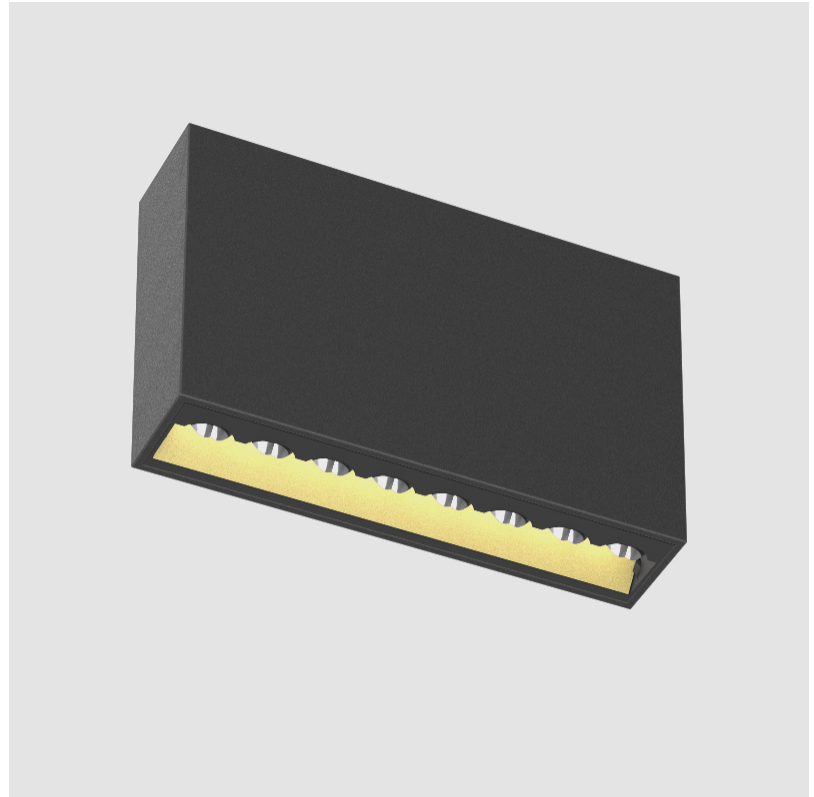

GENERAL

Series: Magiq Hollow Wallwash
Subseries: Magiq Hollow Wallwash
Brand: Prolicht
Division: Architectural
Mounting Type: Surface
Mounting Location: Ceiling
Subcategory: Wallwash

PHYSICAL

Shape: Rectangle
Length (mm): 174
Length (in): 6 ⁷/₈
Width (mm): 42
Width (in): 1 ⁵/₈
Height (mm): 109
Height (in): 4 ⁵/₁₆
Light Distribution: Direct
Fixture Finish: SSR / BKV / CWI / CRY / HAB / UFT / ITA / RUA / FTG / MYG / LOD / PUS / FRO / FUP / KIA / POP / BLS / SPG / MEY / GOH / GUM / CHC / COM / ABZ / JAG / OBR / MOS / ROR
Holder Finish: WHI / BLK
Accent Finish: SSR / BKV / CWI / CRY / HAB / LAG / UFT / ITA / RUA / RUR / MIC / FTG / MYG / TWT / LOD / PUS / FRO / FUP / KIA / POP / BLS / SPG / MEY / GOH / GUM / CHC / COM / ABZ / JAG
Fixture Material: Aluminum Die Cast

ELECTRICAL

Lamp Type: LED (Zhaga Standard)
Input Wattage (W): 19
Total Output Wattage (W): 17.3
Dimming: Tri-Mode (Non-Dimming and Phase Dimming (120Vac only) and 0-10V Dimming)
Driver Included: Yes
Driver Location: Integrated
Driver Type: Constant Current - Universal
Driver Class: Class 1
Input Voltage (V): 120 - 277
Constant Current (MA): 700mA

LED

Number of LEDs: 4
Color Temperature (°K): 2700 / 3000 / 3500 / 4000
Max. Delivered Lumen (lm): 1270 / 1270 / 1513 / 1544
Nominal Lumen (lm): 1492 / 1492 / 1778 / 1814
CRI: >90 CRI
Efficiency (%): 80
Lamp Life (hrs): 50000

OPTICAL

Adjustability: Fixed

RATINGS AND CERTIFICATIONS

Certified By: Certified for North American Standards
IP rating: IP20