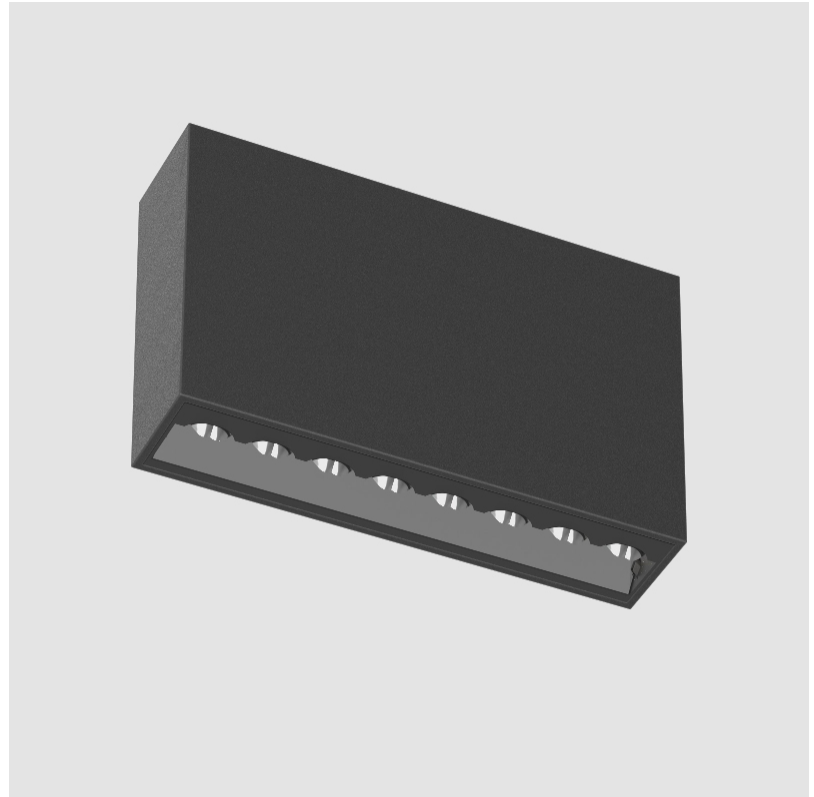

GENERAL

Series: Magiq Hollow Wallwash
Subseries: Magiq Hollow Wallwash
Brand: Prolight
Division: Architectural
Mounting Type: Surface
Mounting Location: Ceiling
Subcategory: Wallwash

PHYSICAL

Shape: Rectangle
Length (mm): 174
Length (in): 6 ⁷/₈
Width (mm): 42
Width (in): 1 ⁵/₈
Height (mm): 109
Height (in): 4 ⁵/₁₆
Light Distribution: Direct
Fixture Finish: SSR / BKV / CWI / CRY / HAB / UFT / ITA / RUA / FTG / MYG / LOD / PUS / FRO / FUP / KIA / POP / BLS / SPG / MEY / GOH / GUM / CHC / COM / ABZ / JAG / OBR / MOS / ROR
Holder Finish: WHI / BLK
Fixture Material: Aluminum Die Cast

ELECTRICAL

Lamp Type: LED (Zhaga Standard)
Input Wattage (W): 19
Total Output Wattage (W): 17.3
Dimming: Tri-Mode (Non-Dimming and Phase Dimming (120Vac only) and 0-10V Dimming)
Driver Included: Yes
Driver Location: Integrated
Driver Type: Constant Current - Universal
Driver Class: Class 1
Input Voltage (V): 120 - 277
Constant Current (mA): 700mA

LED

Number of LEDs: 4
Color Temperature (°K): 2700 / 3000 / 3500 / 4000
Max. Delivered Lumen (lm): 1270 / 1270 / 1513 / 1544
Nominal Lumen (lm): 1492 / 1492 / 1778 / 1814
CRI: >90 CRI
Efficiency (%): 80
Lamp Life (hrs): 50000

OPTICAL

Adjustability: Fixed

RATINGS AND CERTIFICATIONS

Certified By: Certified for North American Standards
IP rating: IP20