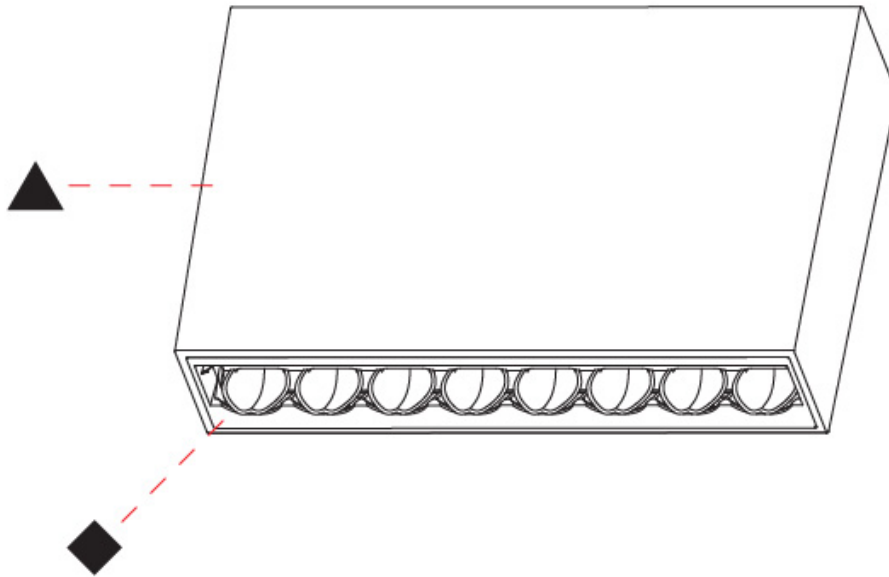

MAGIQ HOLLOW WALLWASH SURFACE

A3D187-

PROJECT

TYPE

SPECIFIER

QUANTITY

DATE

A