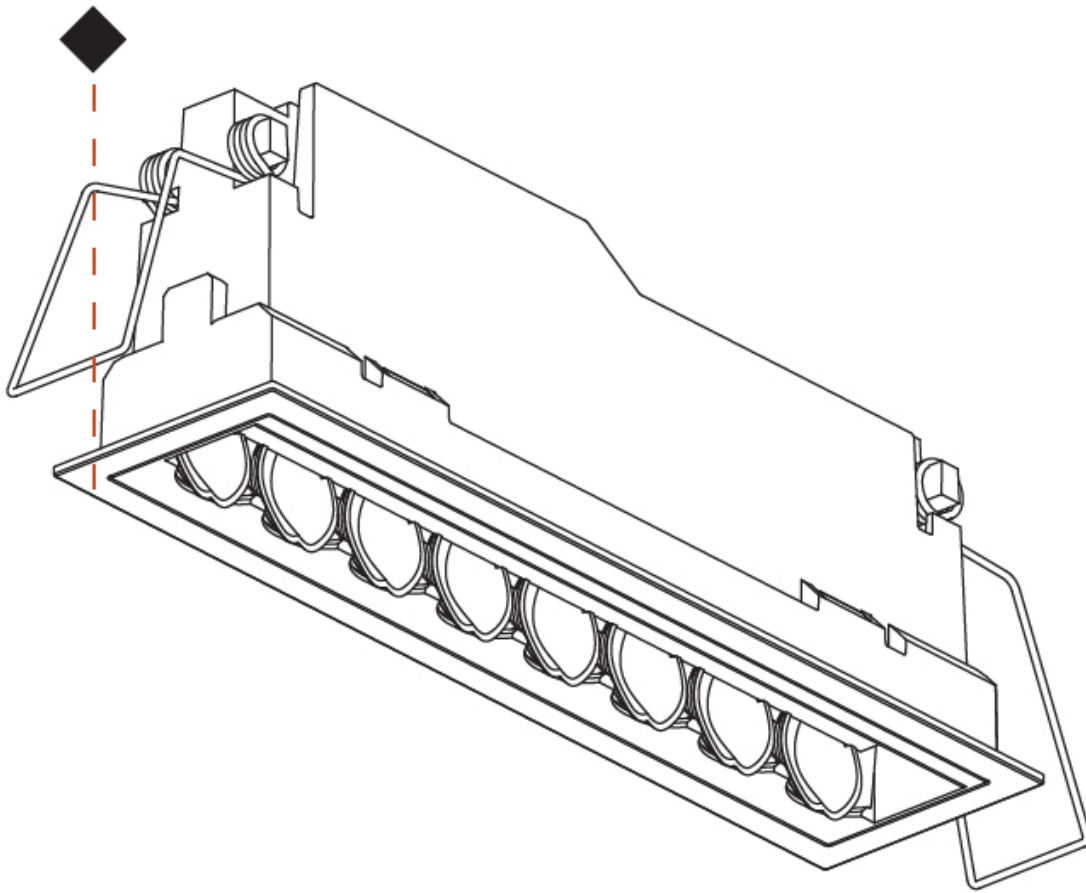

MAGIQ HOLLOW WALLWASH KORONA RECESSED

A35584-

PROJECT	_____
TYPE	_____
SPECIFIER	_____
QUANTITY	_____
DATE	_____

A