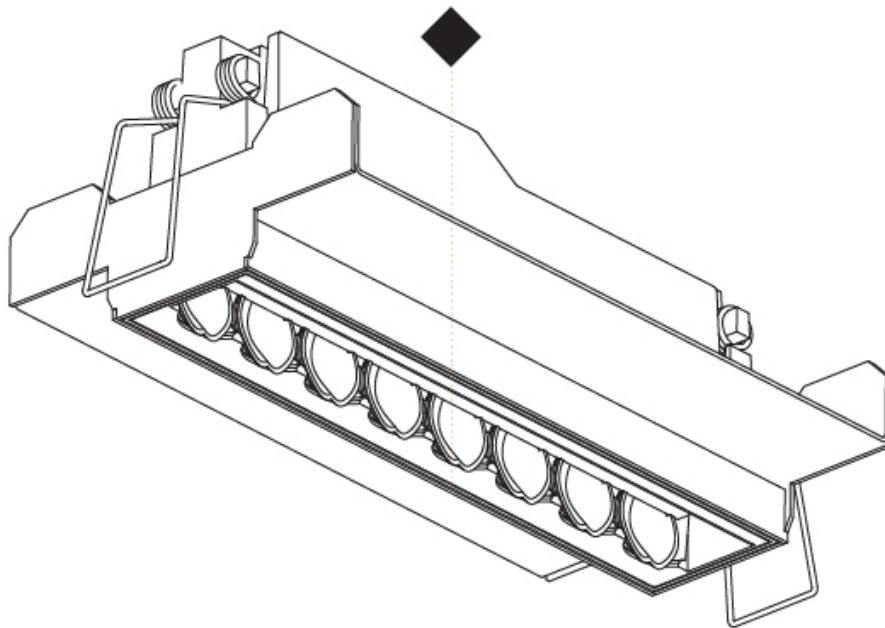

MAGIQ HOLLOW WALLWASH KORONA TRIMLESS

A35579-

PROJECT	_____
TYPE	_____
SPECIFIER	_____
QUANTITY	_____
DATE	_____